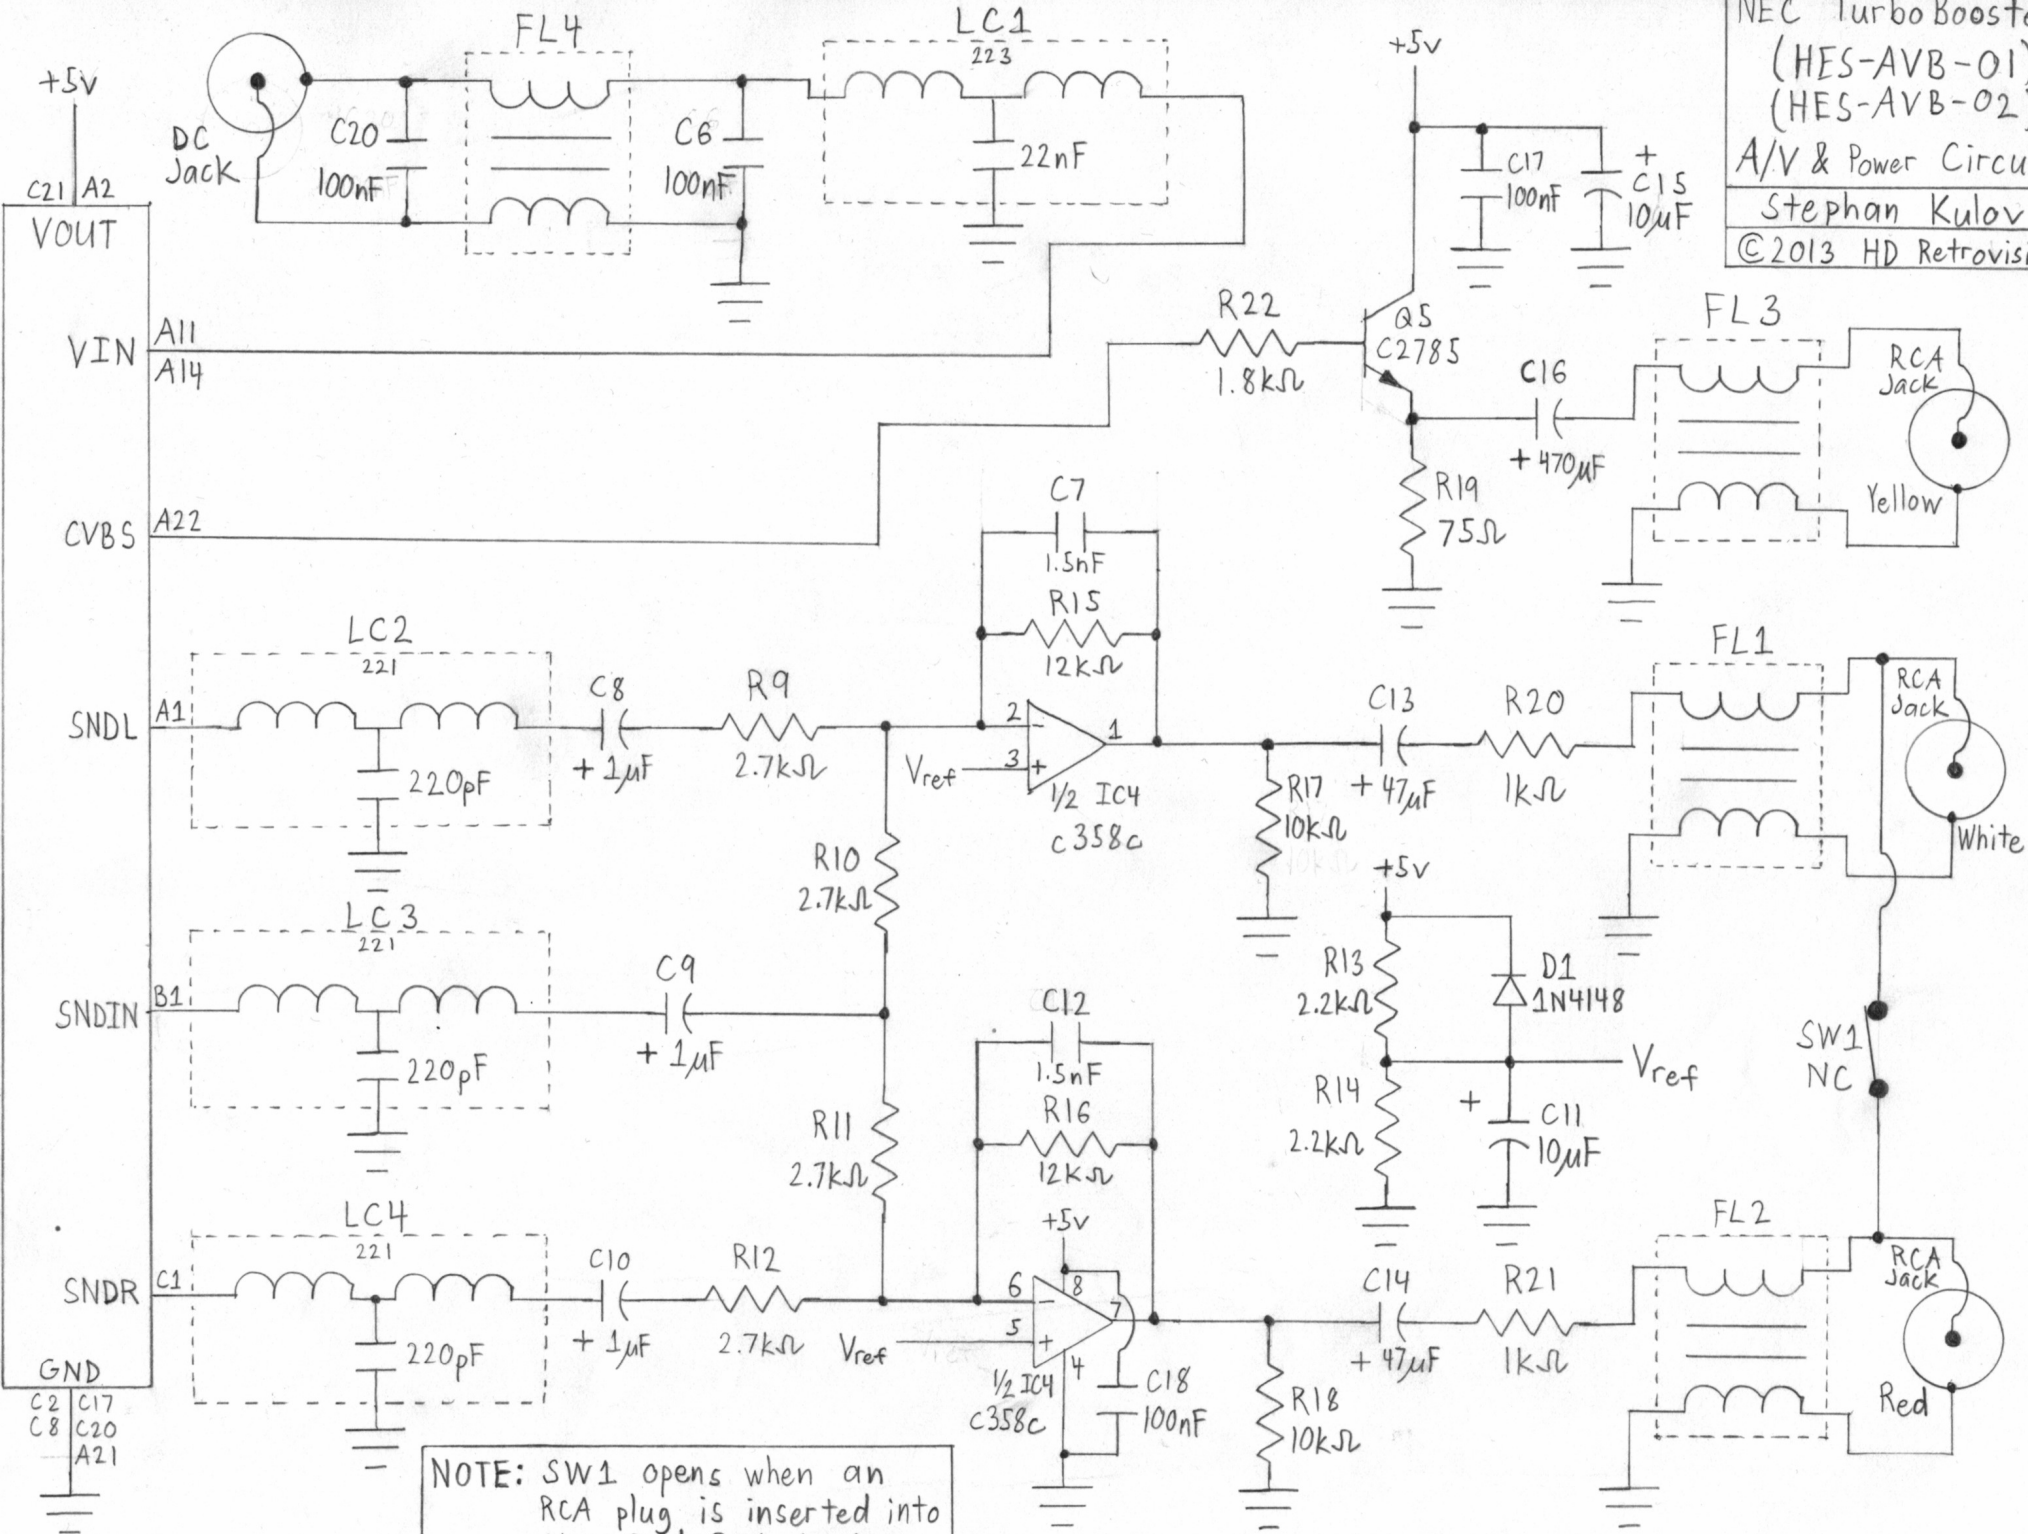

NEC TurboBooster
 (HES-AVB-01)
 (HES-AVB-02)
 A/V & Power Circuit
 Stephan Kulov
 ©2013 HD Retrovision

Expansion Connector

NOTE: SW1 opens when an RCA plug is inserted into the Red RCA jack.